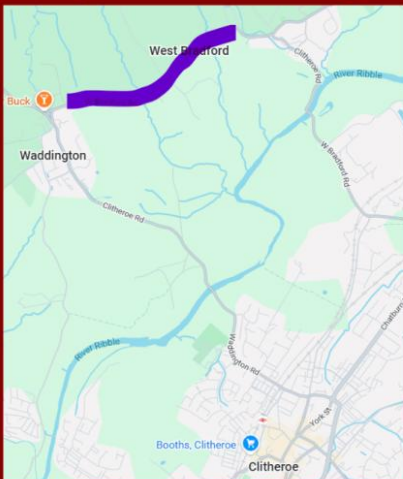

CLITHEROE YFC CHRISTMAS TRACTOR RUN 2025

QUIET ZONE!

W Bradford Road

BB7 3JE

No horns or music!

FUNDRAISING FOR:

Sunday | 21st DECEMBER | from 6:30pm